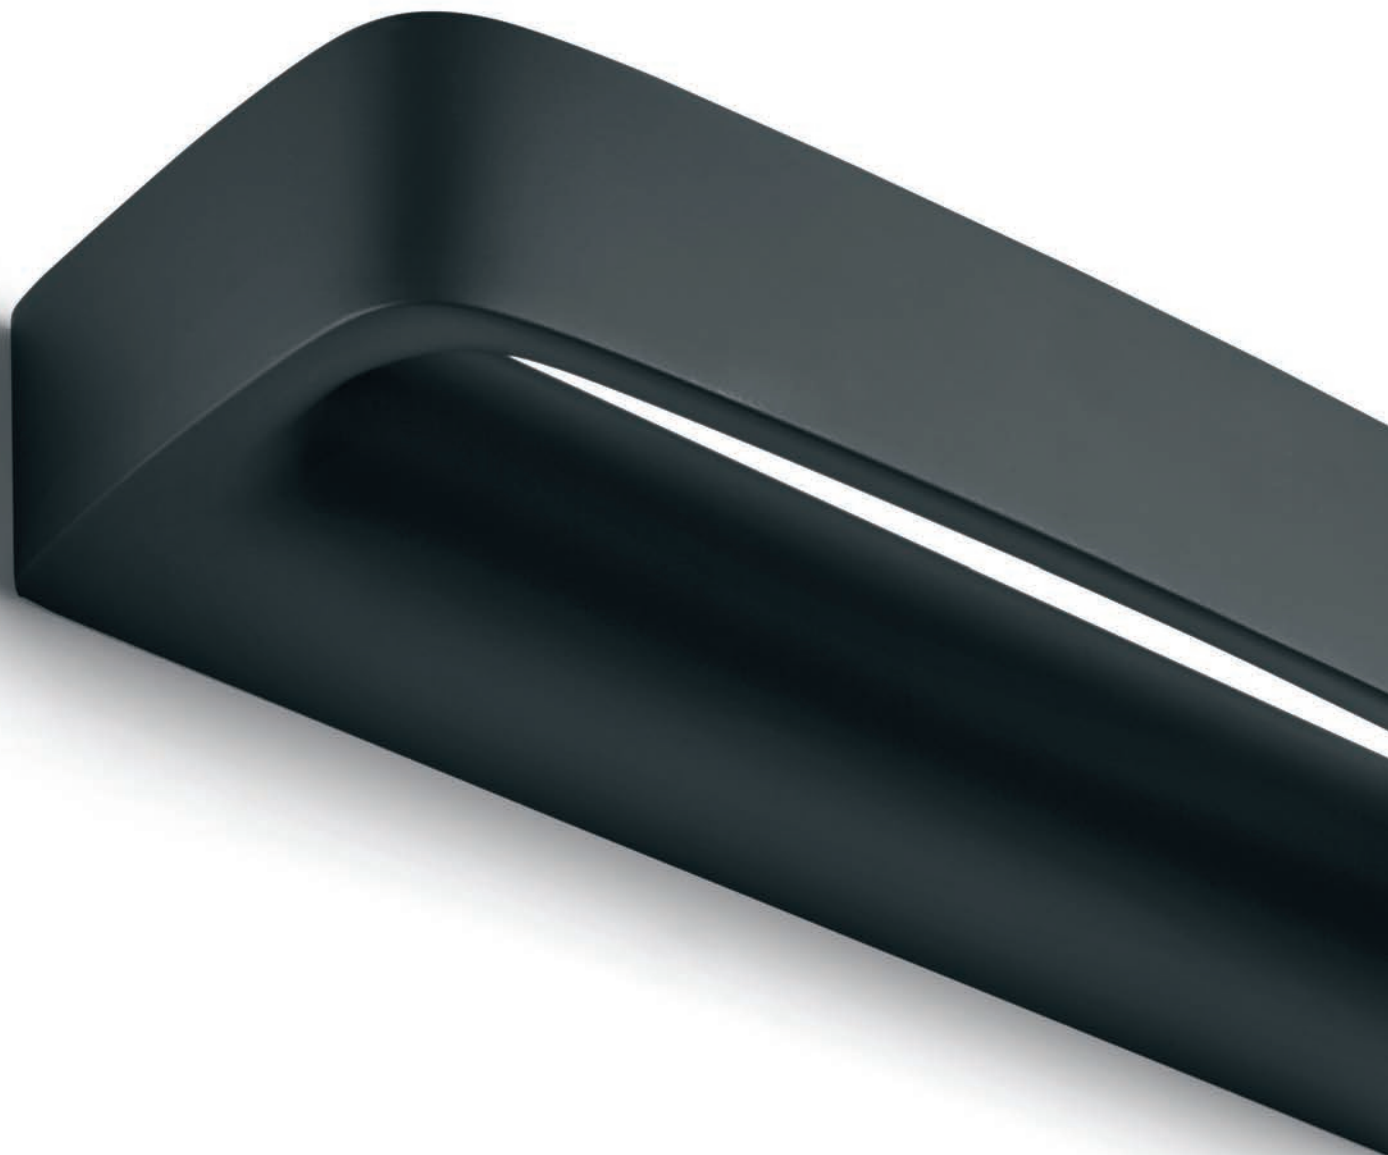

AKI APPLIQUE
SPECIAL EDITION