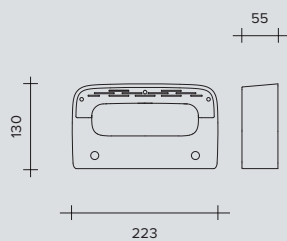

AKI APPLIQUE  
SPECIAL EDITION

AKI APPLIQUE  
SPECIAL EDITION

LED 11W  
3000°K / 1650 lumen  
CRI 90

LED 22W  
3000°K / 3215 lumen  
CRI 90