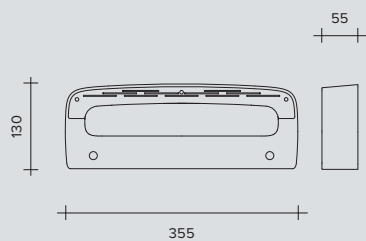

AKI APPLIQUE  
SPECIAL EDITION

AKI APPLIQUE  
SPECIAL EDITION

LED 11W  
3000°K / 1650 lumen  
CRI 90

LED 22W  
3000°K / 3215 lumen  
CRI 90